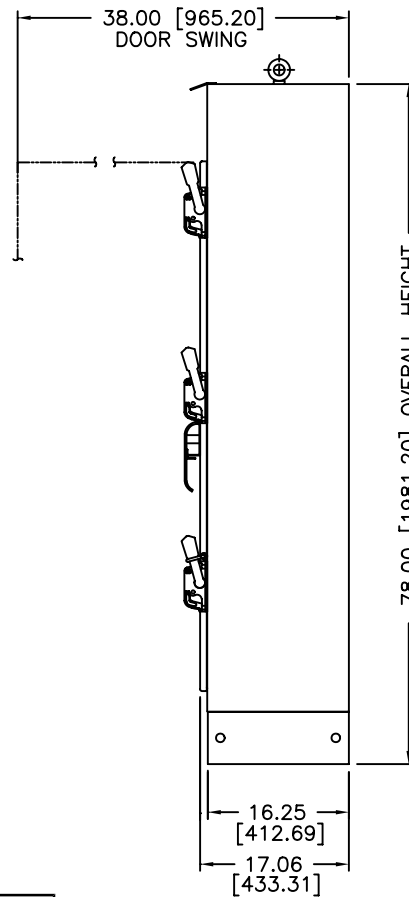

*Dimensions and Data*  
**Combination Full Service Fire Pump Controller  
 And LX-450 Automatic Transfer Switch  
 Wye-Delta Closed Transition Starter**

*LXi-2800*

DIMENSIONS SUBJECT TO CHANGE WITHOUT NOTICE. ALWAYS CONSULT FACTORY TO CONFIRM CURRENT INFORMATION.

RATINGS	HP	VOLTS	WITHSTAND	ENCLOSURE TYPE
ORDER INFORMATION	40-75	200-208V.	100,000 A (STD)	NEMA 2 (STD.)
	50-75	220-240V.		NEMA 3R
	75-125	380-415V.	150,000 A	NEMA 12
	100-150	440-480V.	200,000 A	NEMA 4 (NOT SHOWN *) NEMA 4X (NOT SHOWN *)
SELECT	HP	VOLTS	WITHSTAND	ENCLOSURE TYPE

**NOTES:**

- ENCLOSURE MADE FROM 11 GA. STEEL
- FINISH: RED EPOXY-POLYESTER
- NO KNOCKOUTS
- BOTTOM CONDUIT ENTRY
- PROTECT INTERNAL EQUIPMENT FROM DRILLING CHIPS
- FLOOR MOUNTING
- "[ ]" INDICATES METRIC (mm) DIMENSIONS
- \*-SAME OUTSIDE DIMENSIONS