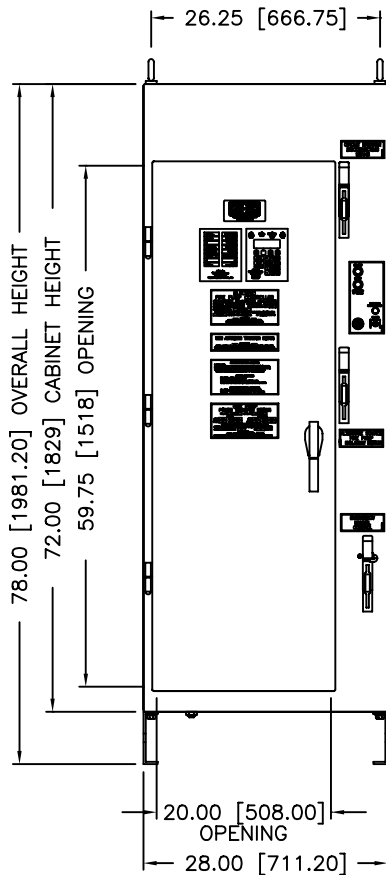

*Dimensions and Data*  
**Combination Full Service Fire Pump Controller  
 And LX-450 Automatic Transfer Switch  
 Wye-Delta Closed Transition Starter**

*LXi-2800*

DIMENSIONS SUBJECT TO CHANGE WITHOUT NOTICE. ALWAYS CONSULT FACTORY TO CONFIRM CURRENT INFORMATION.