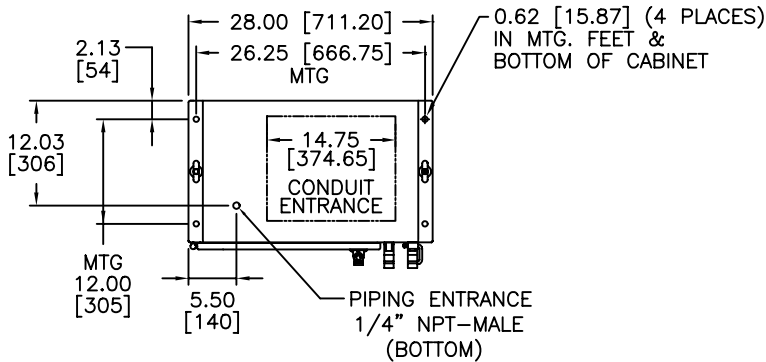

*Dimensions and Data*  
**Combination Full Service Fire Pump Controller  
 And LX-450 Automatic Transfer Switch  
 Wye-Delta Closed Transition Starter**

*LXi-2800*

DIMENSIONS SUBJECT TO CHANGE WITHOUT NOTICE. ALWAYS CONSULT FACTORY TO CONFIRM CURRENT INFORMATION.

RATINGS	HP	VOLTS	WITHSTAND	ENCLOSURE TYPE
ORDER INFORMATION	40-75	200-208V.	100,000 A (STD)	NEMA 2 (STD.)
	50-75	220-240V.		NEMA 3R
	75-125	380-415V.	150,000 A	NEMA 12
	100-150	440-480V.	200,000 A	NEMA 4 (NOT SHOWN *) NEMA 4X (NOT SHOWN *)
SELECT	HP	VOLTS	WITHSTAND	ENCLOSURE TYPE

**NOTES:**

- ENCLOSURE MADE FROM 11 GA. STEEL
- FINISH: RED EPOXY-POLYESTER
- NO KNOCKOUTS
- BOTTOM CONDUIT ENTRY
- PROTECT INTERNAL EQUIPMENT FROM DRILLING CHIPS
- FLOOR MOUNTING
- "[ ]" INDICATES METRIC (mm) DIMENSIONS
- \*-SAME OUTSIDE DIMENSIONS